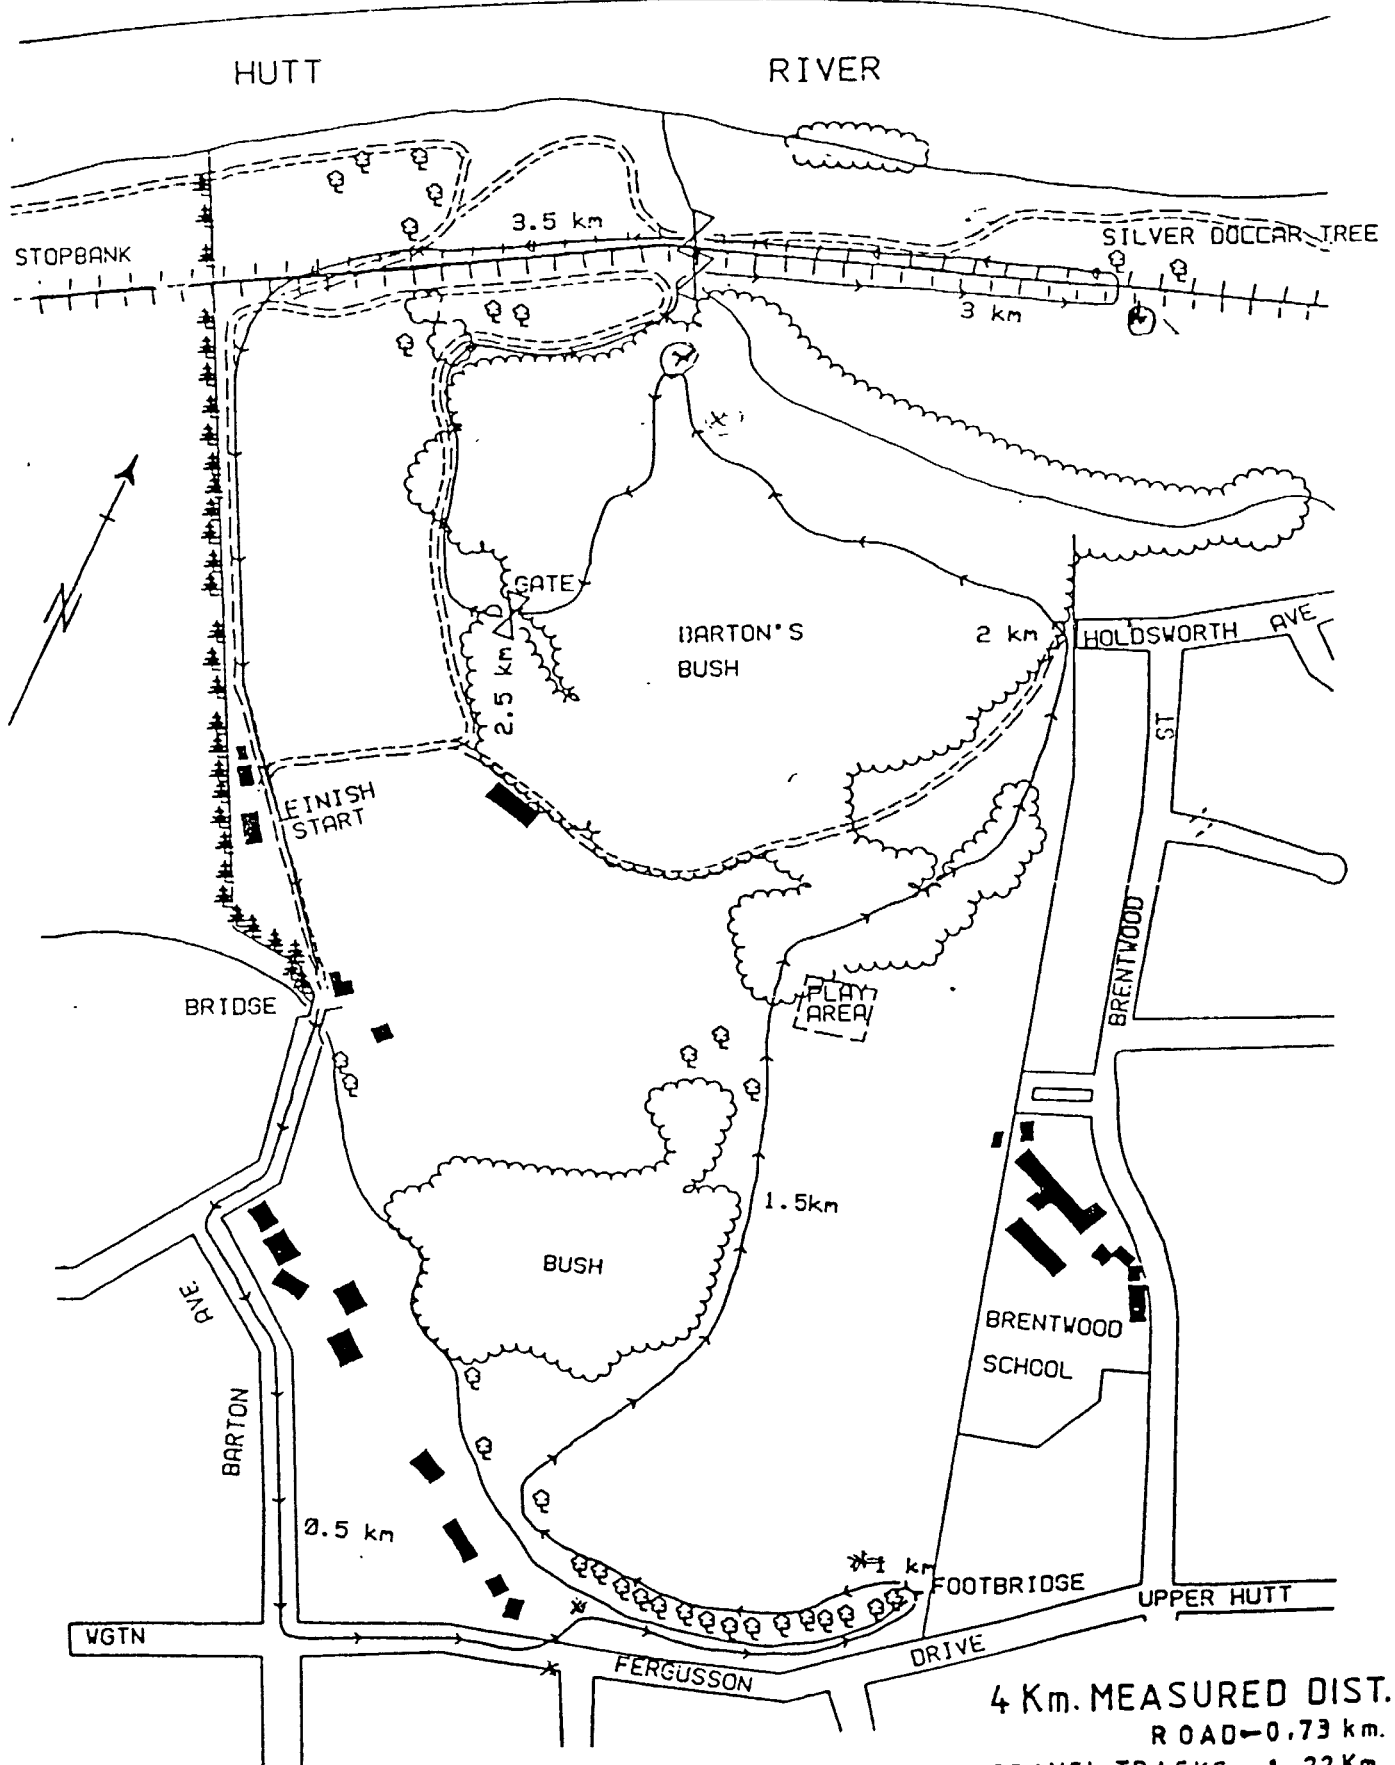

WELLINGTON MASTERS CLASSIC RELAY

TRENTHAM MEMORIAL PARK - UPPER HUTT

4 Km. MEASURED DIST.
ROAD - 0.73 km.
GRAVEL TRACKS - 1.22 Km.
GRASS - 2.05 Km.
4.0 Km.

SCALE - 1:5000